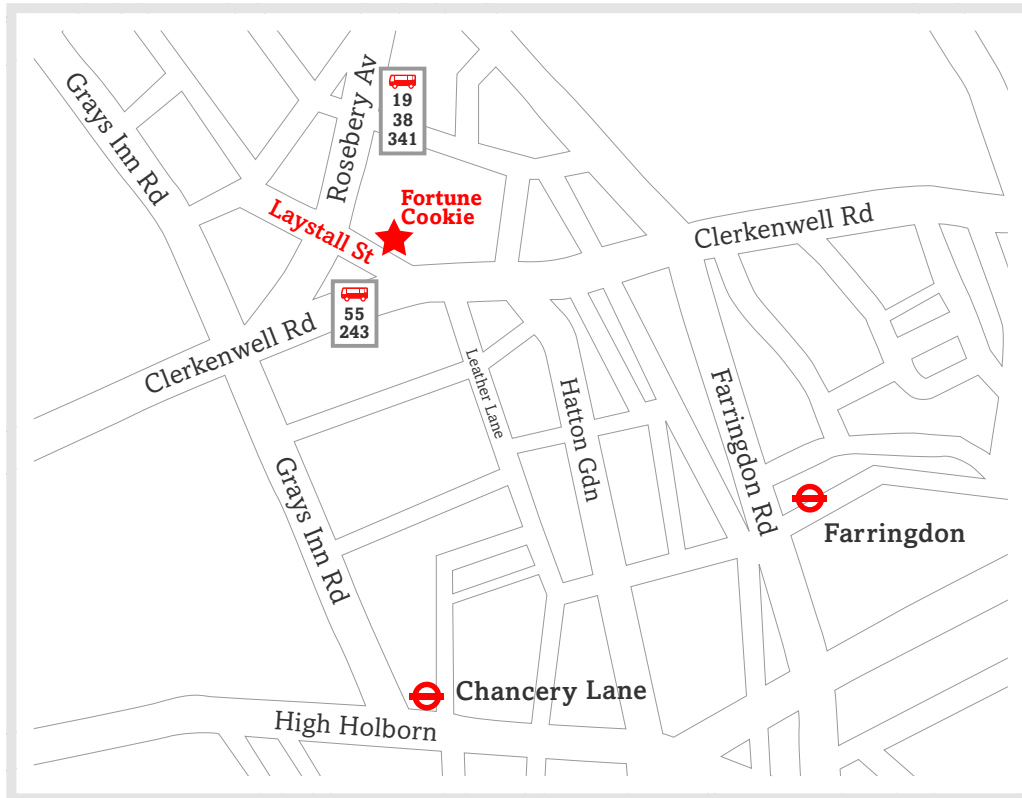

How to find us

How to get to our offices

From Chancery Lane Tube (Central Line):

Take Exit 2 onto Gray's Inn Road. After two minutes walk, turn right (at Pret A Manger) onto Clerkenwell Road. Laystall Street is the second road on the left.

From Farringdon Tube (Circle, Metropolitan, Hammersmith & City):

Turn right on exiting Farringdon station. Turn right again onto Farringdon Road. After two minutes walk, turn left onto Clerkenwell Road. Laystall Street is the third road on the right.

The 19 bus stop is on Rosebery Avenue just before the corner with Laystall Street. The 55 bus stop is on Clerkenwell Road, opposite Laystall Street.

Fortune Cookie (UK) Ltd
The Lightwell
12-16 Laystall Street
Clerkenwell
London EC1R 4PF
United Kingdom